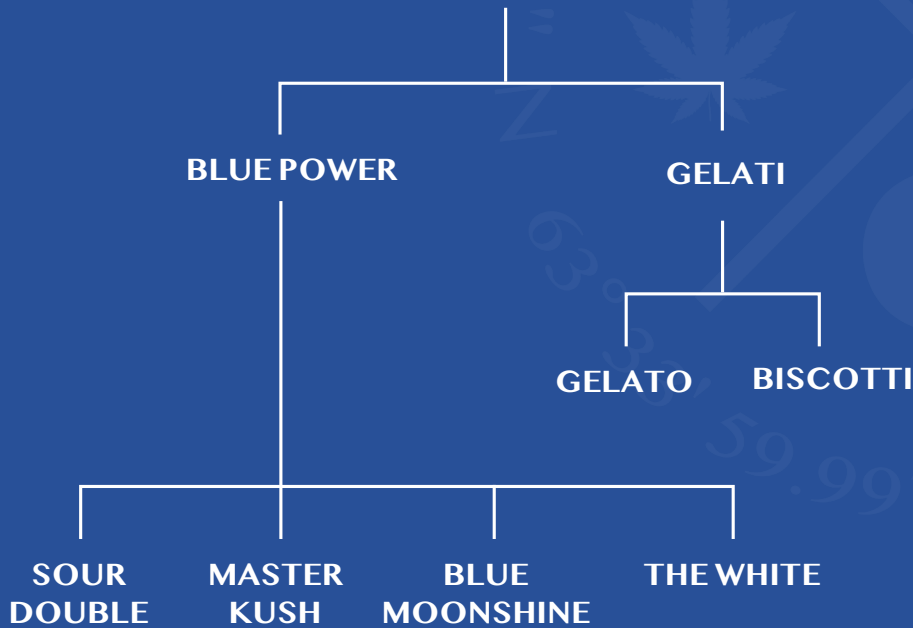

BLUE LOBSTER

Apples and Bananas x Eye Candy
Indica Leaning Hybrid

THC	CBD	TERPS
28 - 33%	<1%	3.5 - 5.5%

FLAVOUR PROFILE		
BLUE CANDY	FRUITY	GASSY

TOP 3 TERPENES	FORMATS
CARYOPHYLLENE LIMONENE LINALOOL	3.5G

100% CRAFT PRACTICES | PROUDLY CANADIAN

EASTCANN

- CRAFT LP -

EastCann Blue Lobster is an Indica leaning hybrid bred from parents Apples and Bananas x Eye Candy

The buds are dense with solid orange pistols, light purple hues, with a dark green base. Flush with trichomes, the flavor is driven by blue candy notes, mixed fruit undertones, and a creamy gassy back end.

Legacy Matters.

HANG-DRIED | HAND-TRIMMED | SLOW-CURED
HAND-WEIGHED | HAND-PACKED

EASTCANN
- CRAFT LP -

BLUE LOBSTER

APPLES AND BANANAS

EYE CANDY