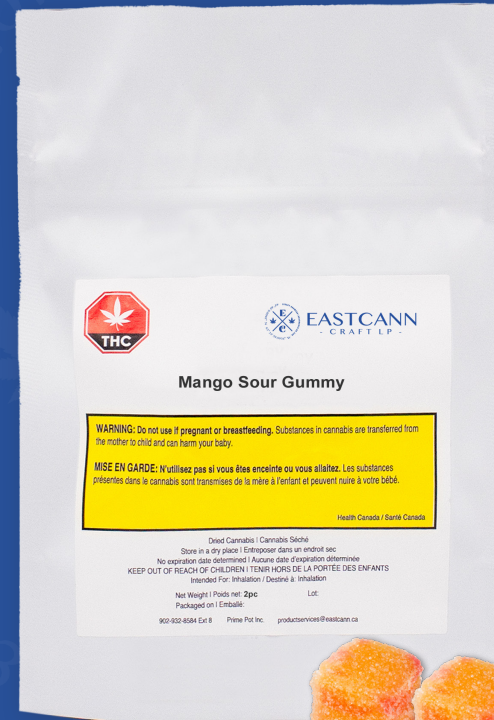

# MANGO SOUR GUMMY

Sativa Dominant Live Resin Gummy

THC	CBD	TERPS
5mg	<1%	2-3%

TOP 3 TERPENES	FORMATS
MYRCENE B-PINENE LIMONENE	2PC

 100% CRAFT PRACTICES | PROUDLY CANADIAN 

# EASTCANN

- CRAFT LP -

EastCann Live Resin gummy is made from 100% fresh frozen whole flower.

*Legacy Matters.*

HANG-DRIED | HAND-TRIMMED | SLOW-CURED  
HAND-WEIGHED | HAND-PACKED